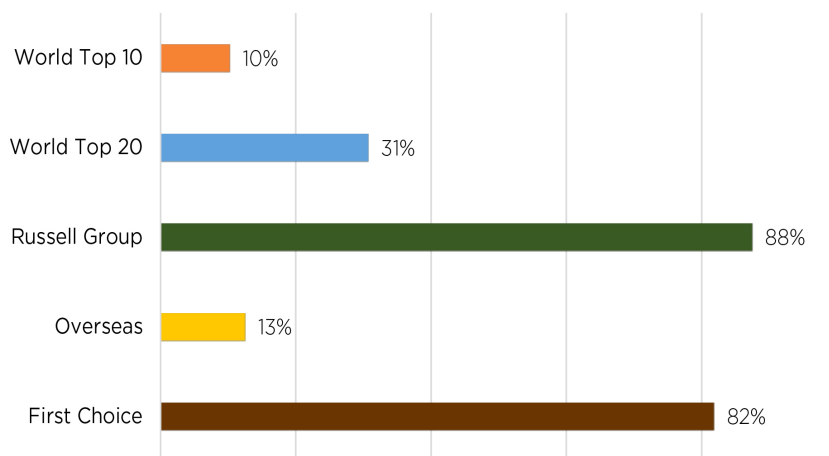

Public Examination Results 2017

Our LV, UV, LVI and UVI examination candidates have achieved outstanding results once again this year and they deserve the highest praise for their achievements. Members of the UVI leave us to take up places at top universities across the world with 88% going to Russell Group universities and a further 10% to world-class universities in the US, Canada and Hong Kong. With 90% of the grades at A* to B, or equivalent, they are well placed for success. Their grades really are testament to the girls' diligence and commitment to their studies. They will, I have no doubt, be great assets to their universities.

At GCSE, the girls achieved a record 60.4% of A* grades with over 84% reaching A*/A grades. All candidates should be extremely proud of their achievements and I know are very grateful to their teachers, Housestaff and, of course, their parents for all their support during their studies. As they move on to the next stage of their education, they should do so with well-founded confidence.

Mrs Emma McKendrick, Headmistress

University Destinations 2017