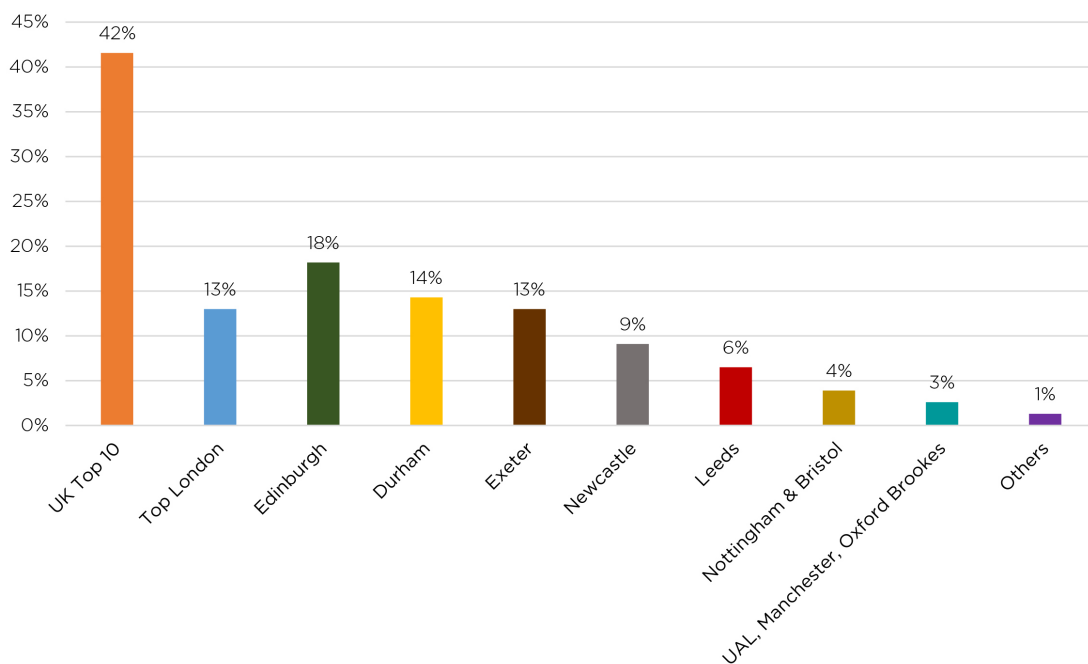

UK Destinations 2017