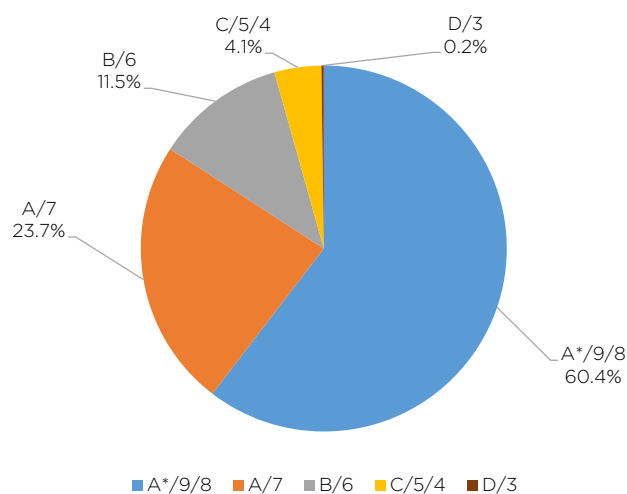

I/GCSE Results 2017

Subject	A*		A	B	C		D	E	Total
	9	8	7	6	5	4	3	2	
Art	15		10	2					27
Biology	63		16	8	6		1		94
BCS	4		4	1					9
Chemistry	57		19	12	8				96
Chinese	17				1				18
Design and Technology	10		8						18
Drama	8		15	5					28
English	24	21	20	29	5	0			99
English Literature	42	32	13	9	3	0			99
French	41		18	5	4				68
Further Maths	1		2						3
Geography	34		21	6	2				63
German	3		1						4
Greek	2								2
History	23		9	2	1				35
Italian	9		5						14
Latin	9		4						13
Maths	55		28	13	4				100
Music	7		4	2					13
Physics	51		12	13	4		1		81
Religious Studies	23		12	3					38
Russian	1								1
Spanish	21		4	1	2				28
Textiles	10		4						14
Total	583		229	111	40		2		965

NB Numerical grades were awarded in English Language and Literature only this year.

I/GCSE Results 2017

Downe House

www.downehouse.net